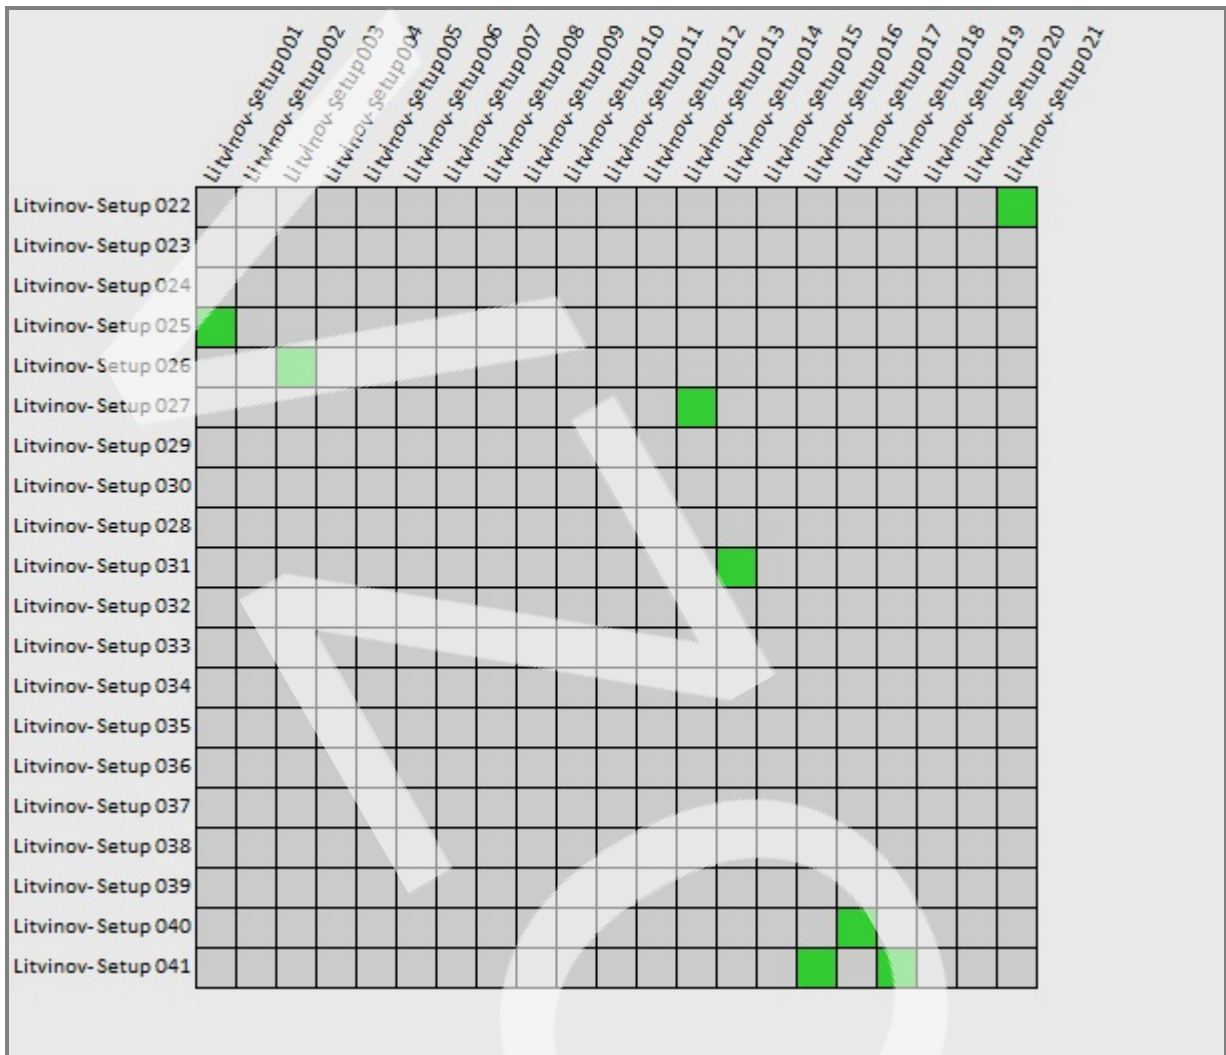

Litvinov-1

Overall Quality

Error Results for Bundle 1

Setup Count: 41
Link Count: 47
Strength: 61 %
Overlap: 42 %

Bundle Error
0.005 m ✓

Overlap
42 % ✓

Strength
61 % ✓

Link-Quality Matrix (3 of 4) -