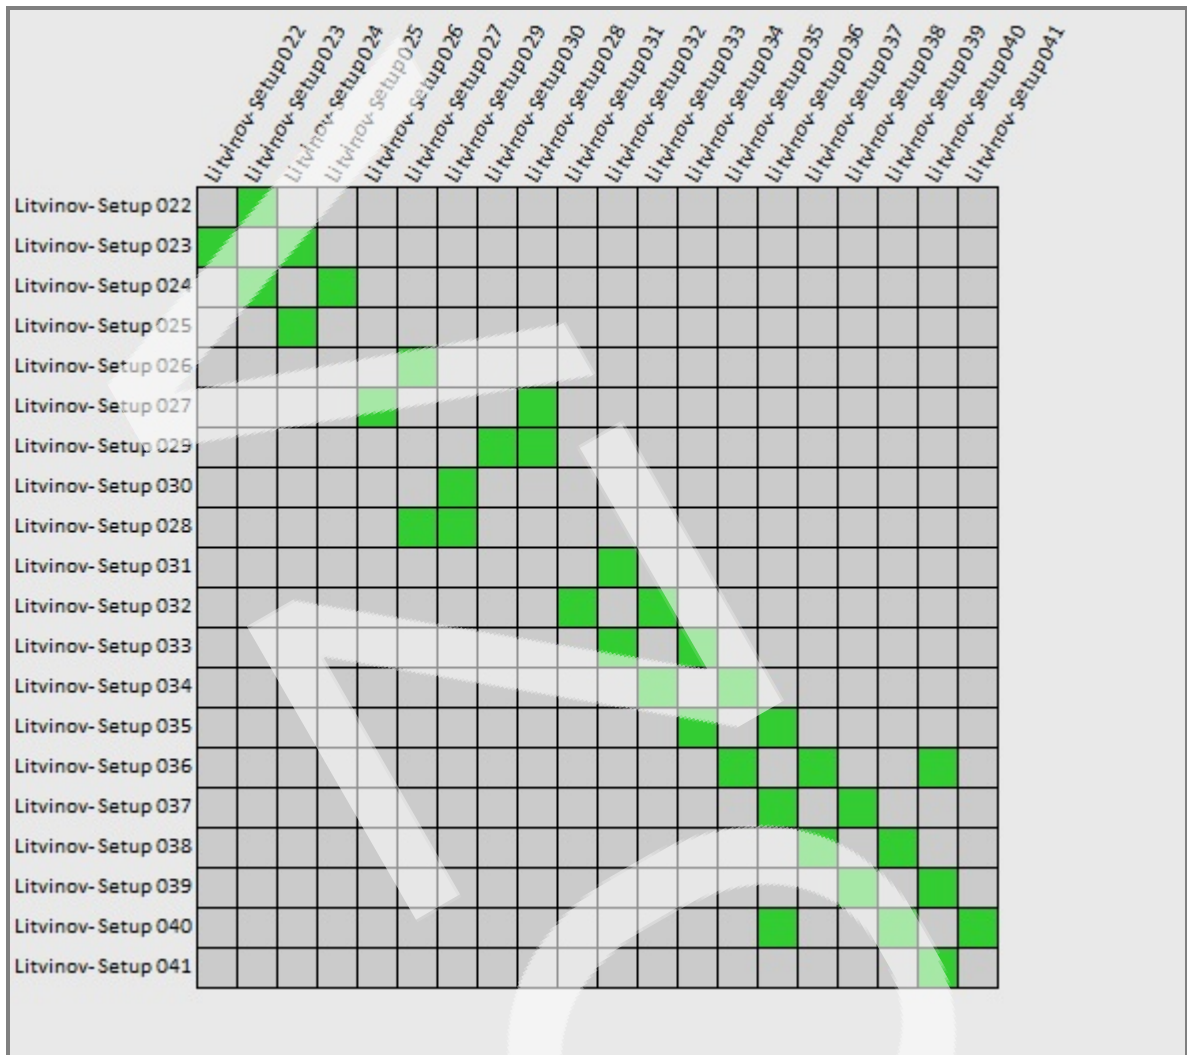

Link-Quality Matrix (4 of 4) -